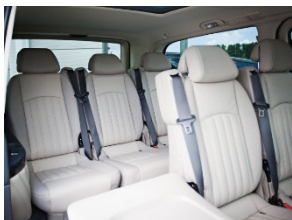

### Features

7

The V-Class – and particularly the range-topping V 250 model – redefines the meaning of MPV.

On request we can switch the seats individually between ‘Face to Face’ or ‘Face to Front’.

5

In the passenger area, the tinted side and rear windows unable to look inside and protect from the sun.

Individual air conditioning and reclining backs with armrests ensure a good feeling of quality and comfort.

7

### Entertainment

- USB-port at the front